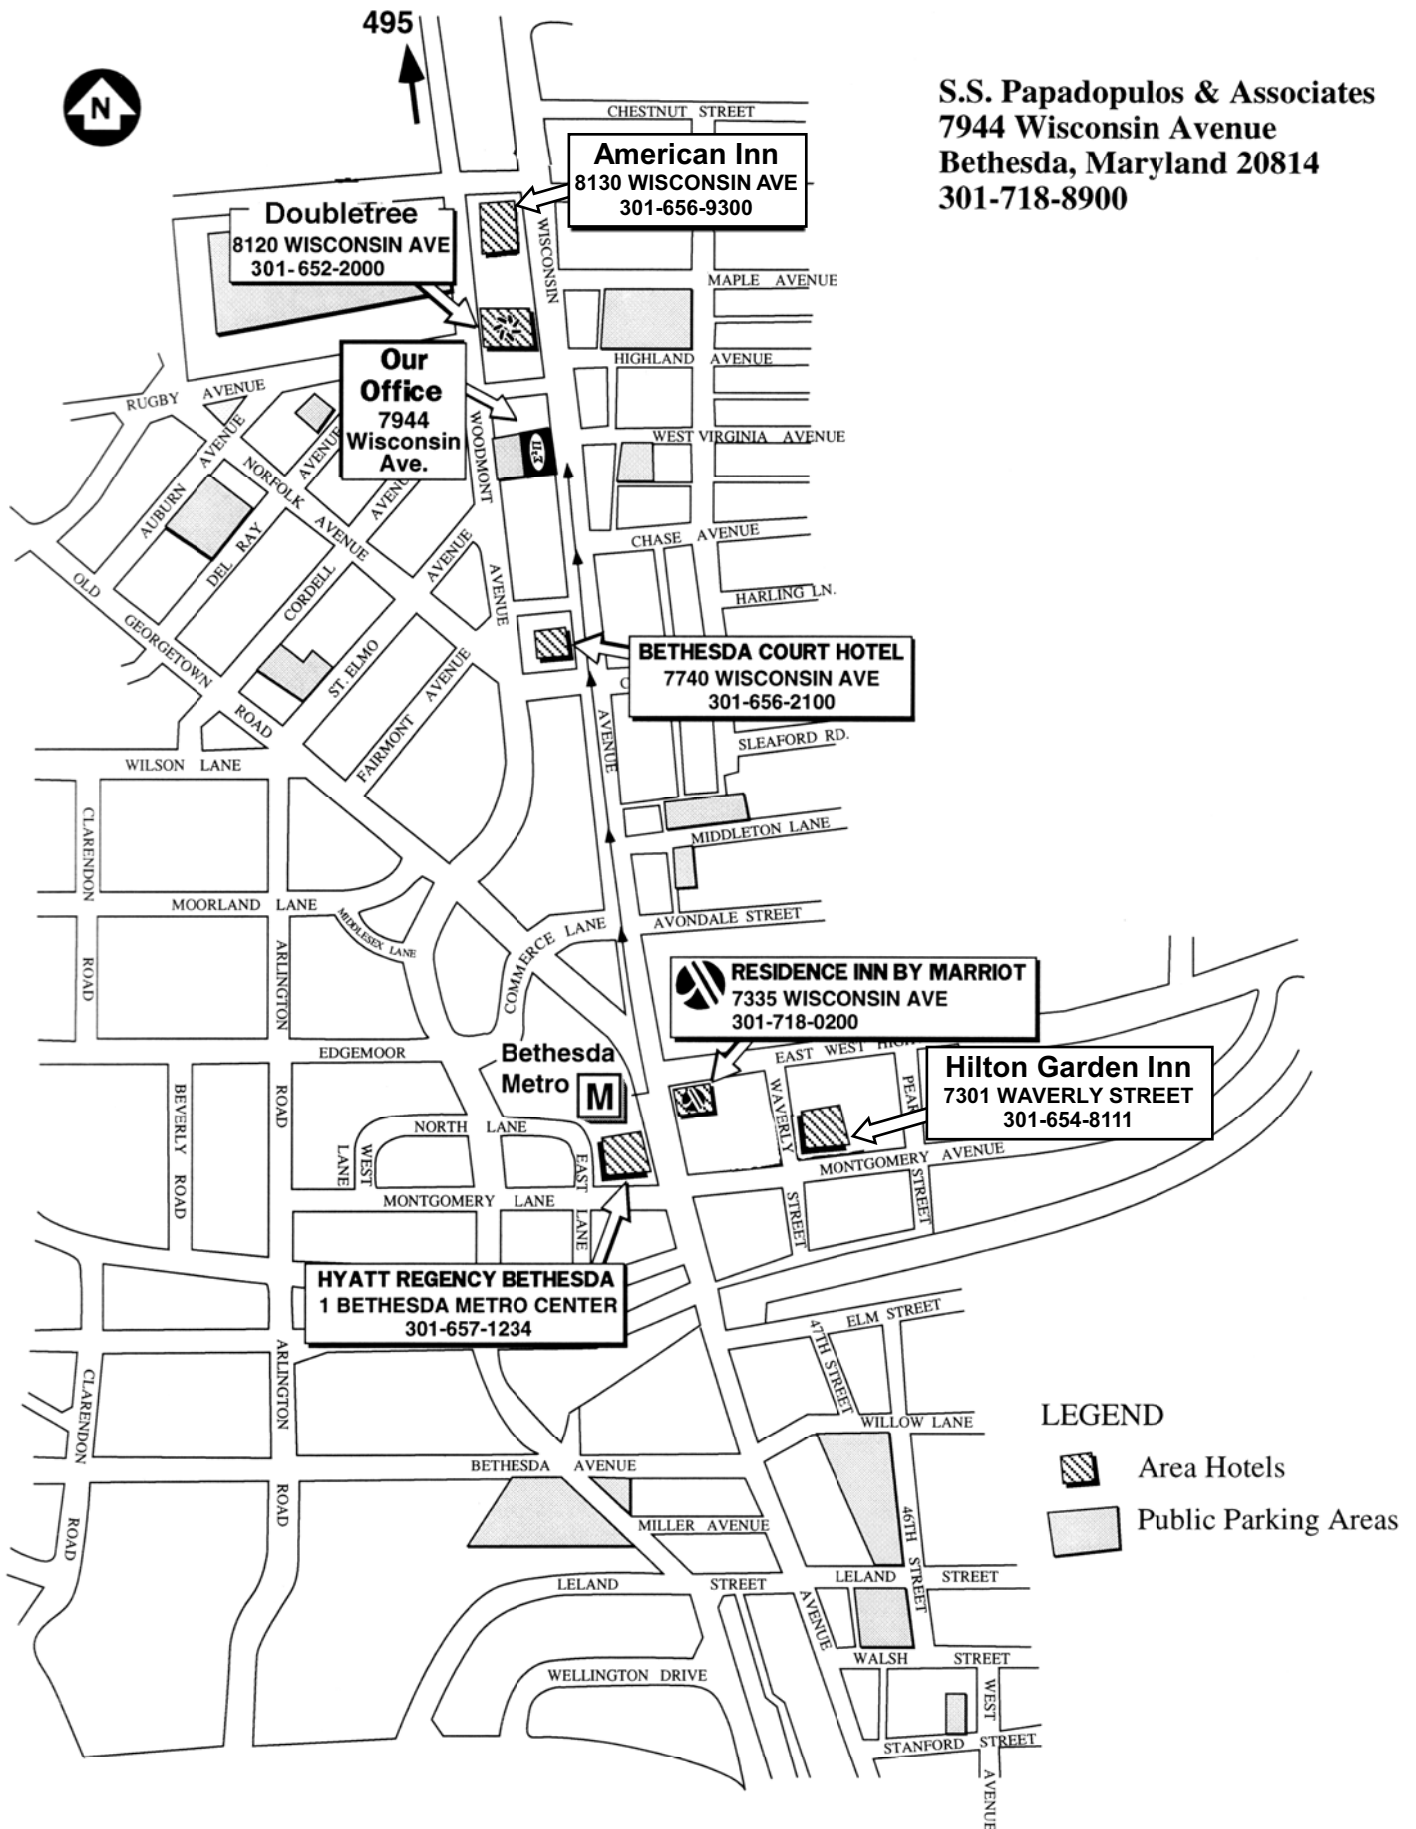

# HOTEL INFORMATION

**S.S. Papadopoulos & Associates**  
**7944 Wisconsin Avenue**  
**Bethesda, Maryland 20814**  
**301-718-8900**

**Doubletree**  
 8120 WISCONSIN AVE  
 301-652-2000

**American Inn**  
 8130 WISCONSIN AVE  
 301-656-9300

**Our Office**  
 7944 Wisconsin Ave.

**BETHESDA COURT HOTEL**  
 7740 WISCONSIN AVE  
 301-656-2100

**RESIDENCE INN BY MARRIOTT**  
 7335 WISCONSIN AVE  
 301-718-0200

**Hilton Garden Inn**  
 7301 WAVERLY STREET  
 301-654-8111